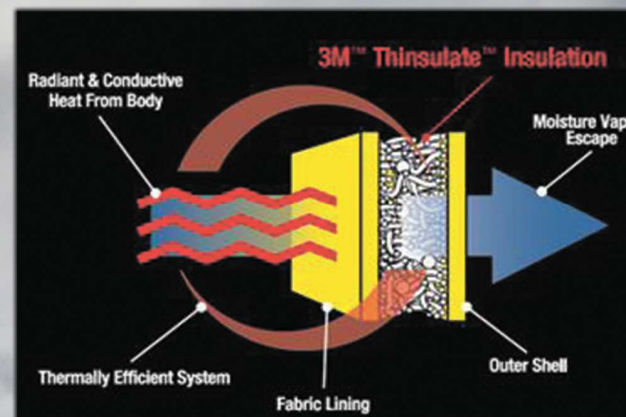

3M Thinsulate™ Insulation is used in Remington products to help keep you warm when it's cold outside. The **unique** microfibers or fine fibers that make up Thinsulate insulation work by trapping air molecules between you and the outside. The more air a material traps in a given space, the better it insulates you from the cold outside air. Because the fibers in Thinsulate insulation are **finer than the fibers used in most other synthetic or natural insulation**, they trap more air in less space, which naturally makes Thinsulate insulation a better insulator. So 3M haven't repealed the laws of nature with our thin insulation; they've simply improved them... to help keep you warm.

BREATHABLE

MOISTURE-RESISTANT

BOTH MACHINE WASHABLE

DRY-CLEANABLE