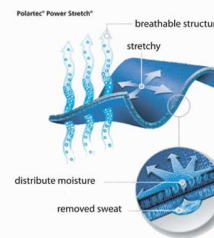

*POLARTEC* material that provides 100% protection against wind and cold. Durable, quite material is ideal for the production of outerwear and accessories.

*WINDSTOPPER* laminated fabric provides maximum comfort due to the hyperfine membrane based on polytetrafluoroethylene. 100% breathable and windproof material. Microscopic pockets in the revolutionary material structure provides protection even at extreme temperature.