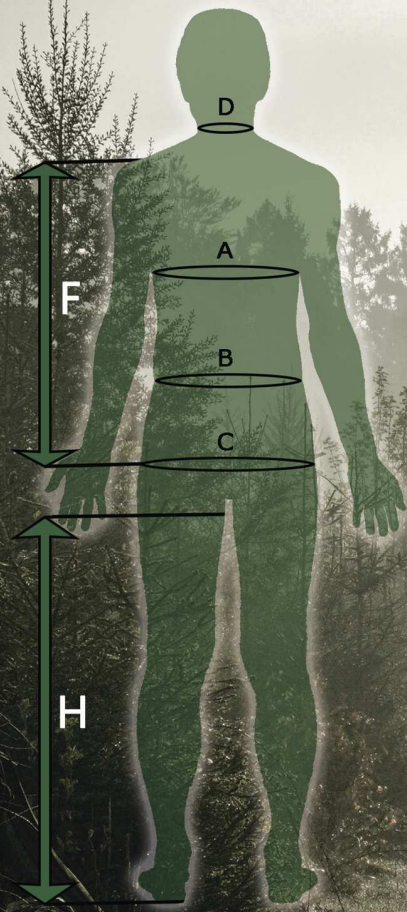

# REMINGTON CLOTHING SIZE CHART

| Jackets    | S     | M      | L       | XL      | XXL     | XXXL    | XXXXL   |
|------------|-------|--------|---------|---------|---------|---------|---------|
| Breast (A) | 86-96 | 96-104 | 106-114 | 114-124 | 124-127 | 127-132 | 132-136 |
| Waist (B)  | 74-85 | 85-89  | 89-93   | 93-98   | 98-102  | 102-106 | 106-110 |
| Hips (C)   | 88-98 | 98-104 | 104-109 | 109-114 | 114-120 | 120-126 | 126-130 |
| Collar (D) | 36-39 | 39-41  | 41-44   | 44-46   | 46-49   | 49-51   | 51-53   |
| Body (F)   | 84    | 86     | 88      | 91      | 93      | 94      | 95      |